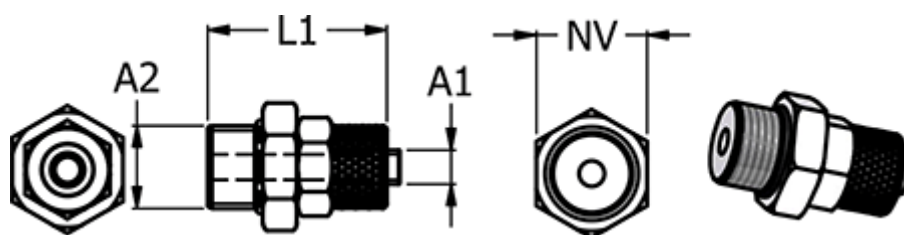

Article number: 5861111212

Description: Push-on fitting 11.1012-12, metal Ø12/10-G 1/2"
Straight connector

Measures

Hose Diameter A2	= 12/10
L1	= 35
NV	= 24
Thread A2	= G 1/2"